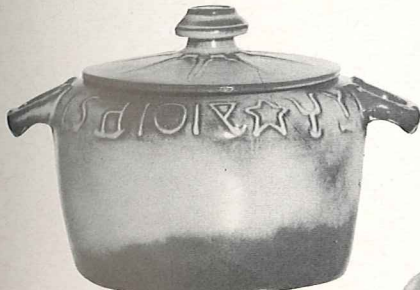

94V-2 QT. BAKER-3.00

94L-12 OZ. TUMBLER-.90

94XO-6 OZ. DESSERT-.80

94QD-13" DIVIDED BOWL-2.50

94W-3 QT. BAKER-4.00

94Q-13" PLATTER-2.50

94N-1 QT. VEGETABLE BOWL-1.50

94P-17" PLATTER-5.00

94J-2 CUP TEAPOT-2.00

94D-2 QT. PITCHER-2.50

94FC-15" CHOP PLATE-7.00

94T-6 CUP TEA POT-2.50

THIS PAGE AVAILABLE IN PRAIRIE GREEN AND DESERT GOLD.
SIZES ARE APPROXIMATE AND MAY VARY SLIGHTLY.